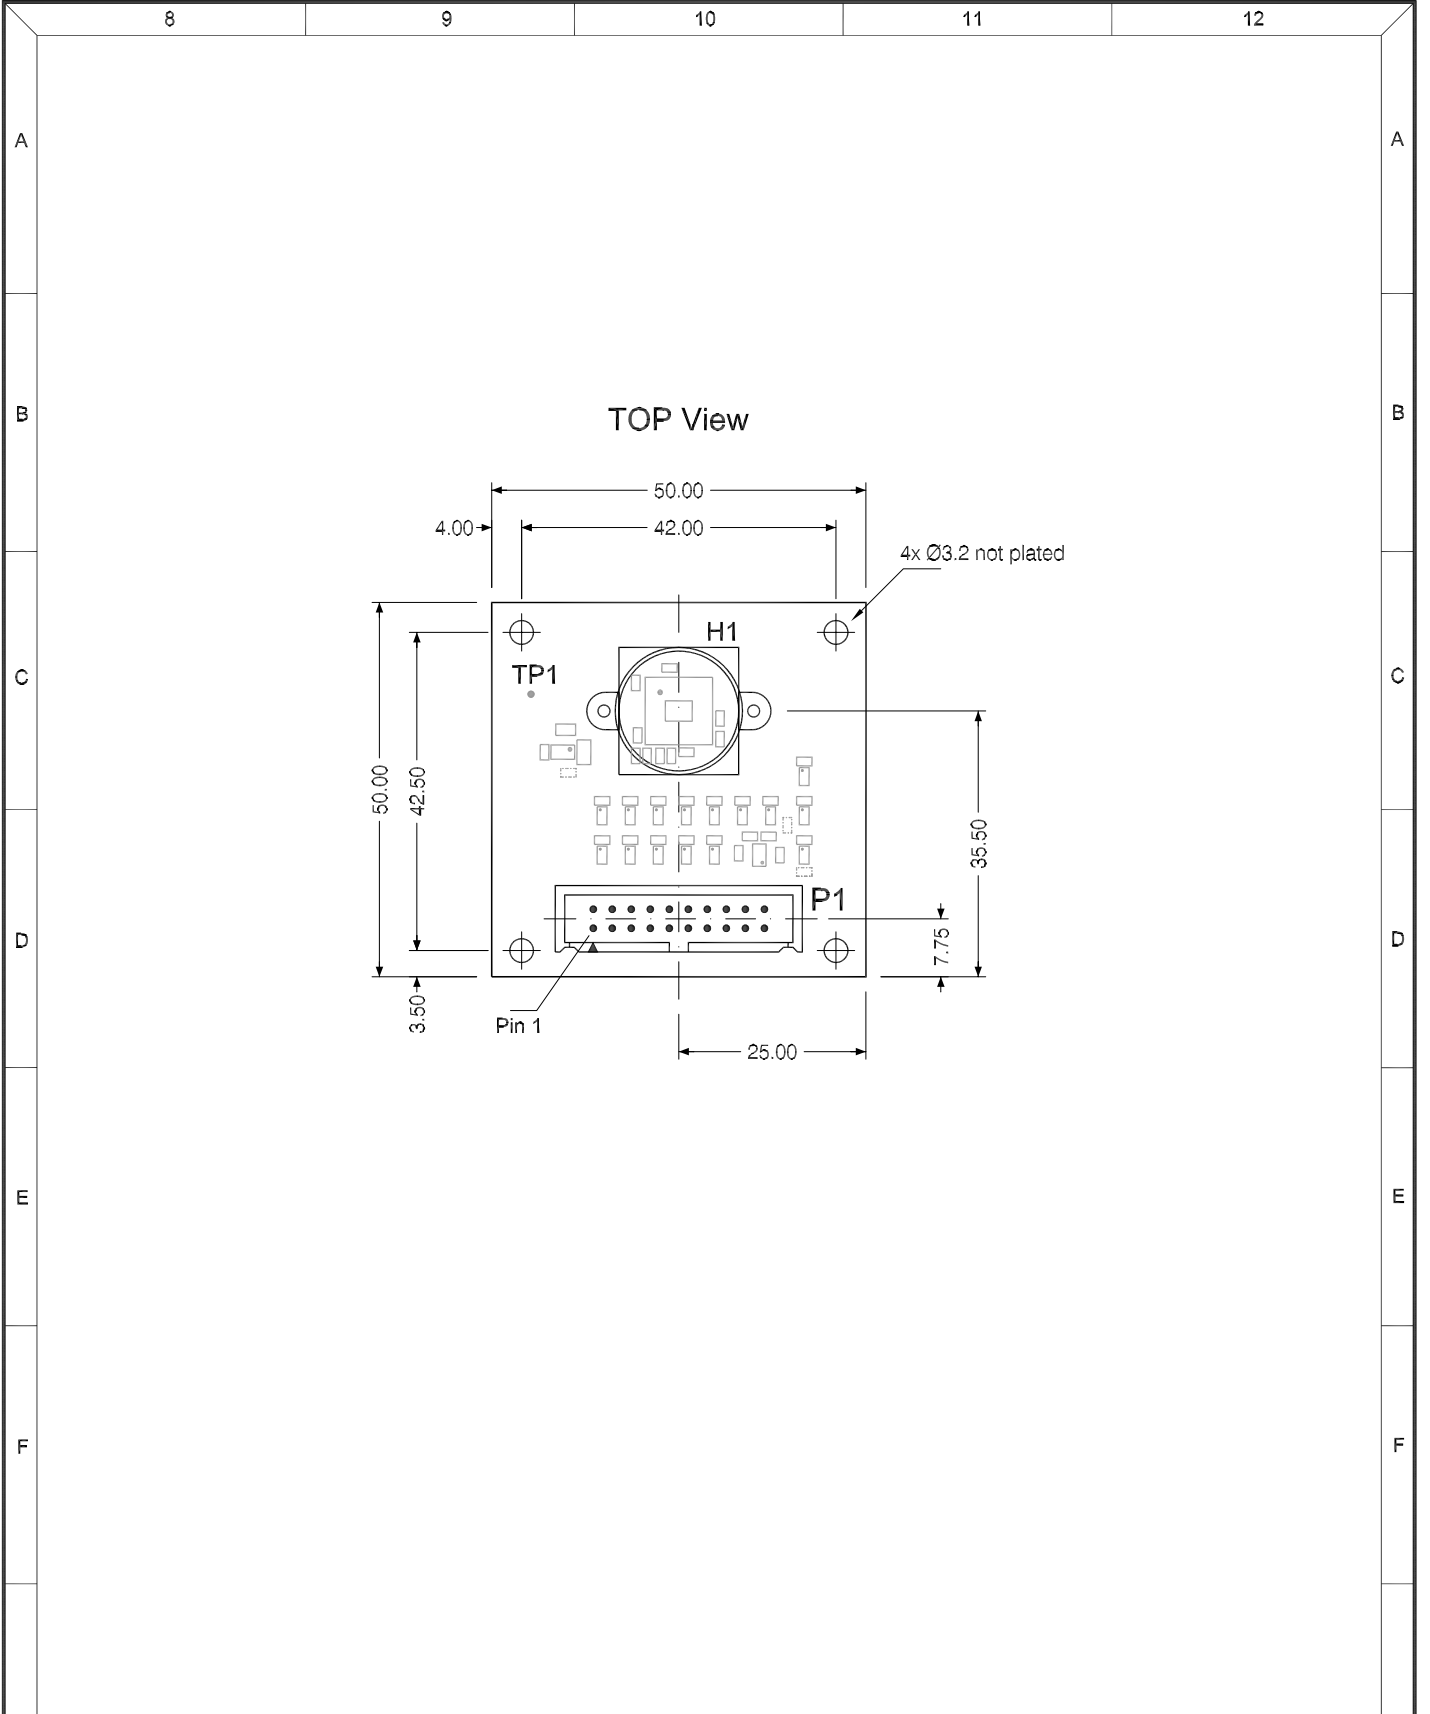

CAM_APKIT_JS

55001378-02 Rev02

Wi-i.MX CAM_APPKIT Camera App Board JS

Usable for:				Scale: 1:1			Filename: 55001378-02_C_mech.dwg		
				CAM_APPKIT_JS					
				Draw.	Date	Name	Title: Dimensions TOP		
				Appr.	28.01.12010	SC			
				Stand.					
							Partnumber:		Sheet 1
Rev.	Modification	Date	Name				Provided for:		of 1
							Provided by:		