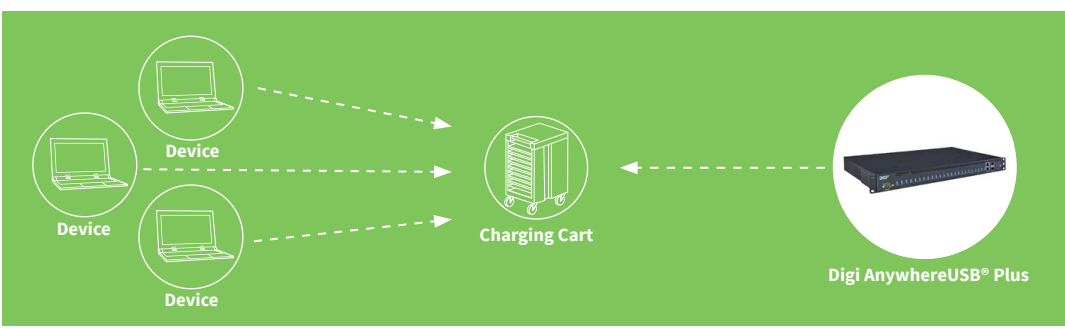

Learn more about [Digi AnywhereUSB Plus](#) →