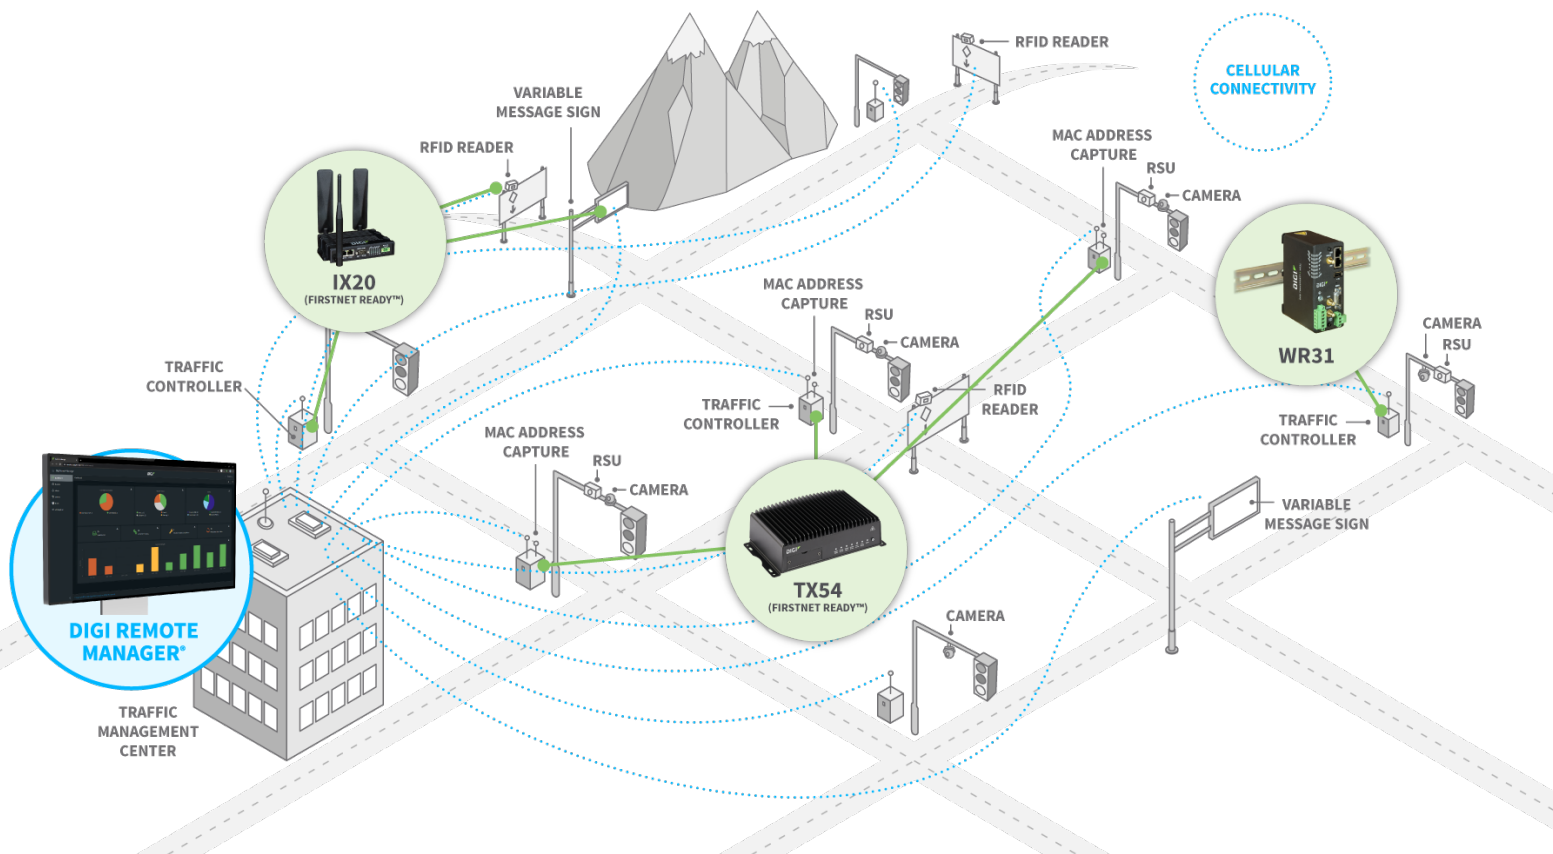

20 minutes to online

Configure and deploy faster and more effectively with the configuration tools in Digi Remote Manager. Cut deployment costs by completing installs in record time.

Security from ransomware

Install, monitor and manage your deployed solution with confidence. Digi TrustFence®, the robust security framework integrated into Digi cellular routers, provides multi-layer protection from cyberthreats.

For more information, visit:

www.digi.com

877-912-3444 | 952-912-3444

© 2021 Digi International Inc. All rights reserved.

Recommended products

Digi IX20

Single traffic applications

- LTE Cat 4
- Dual SIM, single Ethernet, single serial
- Ideal for:
 - Industrial environments
 - Single access points
 - Isolated traffic controllers
 - Single traffic cameras
 - Low-power connections
 - Variable message signs
 - Cellular backup (failover)

Digi WR31

Multiple traffic applications

- LTE Cat 6
- Dual SIM, dual Ethernet, single serial
- Ideal for:
 - High-temp applications
 - Traffic cameras
 - Roadside units (RSUs)
 - Traffic controllers
 - Digital/analog applications
 - RFID readers
 - Cellular backup (failover)