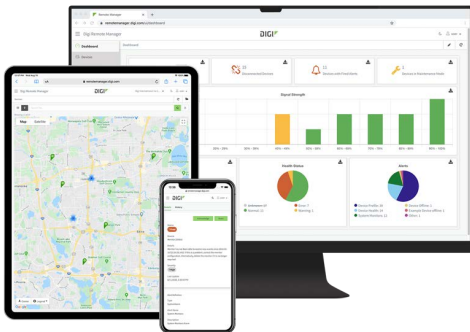

For more information, visit:

www.digi.com

877-912-3444 | 952-912-3444

© 2021 Digi International Inc. All rights reserved.

Recommended products

Digi IX20

Single traffic applications

- LTE Cat 4
- Dual SIM, single Ethernet, single serial
- Ideal for:
 - Industrial environments
 - Single access points
 - Isolated traffic controllers
 - Single traffic cameras
 - Low-power connections
 - Variable message signs
 - Cellular backup (failover)

Digi WR31

Multiple traffic applications

- LTE Cat 6
- Dual SIM, dual Ethernet, single serial
- Ideal for:
 - High-temp applications
 - Traffic cameras
 - Roadside units (RSUs)
 - Traffic controllers
 - Digital/analog applications
 - RFID readers
 - Cellular backup (failover)

Digi TX54

Complete solution

- LTE Cat 12 (one or two modules)
- Wi-Fi, Bluetooth, serial, 4 Ethernet
- Ideal for:
 - All traffic applications
 - First responder communications
 - Vehicle and body cameras
 - Connected vehicle
 - GPS location services
 - Automated license plate reader
 - Cellular backup (failover)

Digi Remote Manager

Presenting the technology platform that brings networks to the next level, allowing them—and the people who manage them—to work smarter. With Digi Remote Manager, you can transform a multitude of IoT devices into a dynamic, intelligent network. Now you can easily deploy, monitor and diagnose thousands of mission-critical devices from a single point of command.