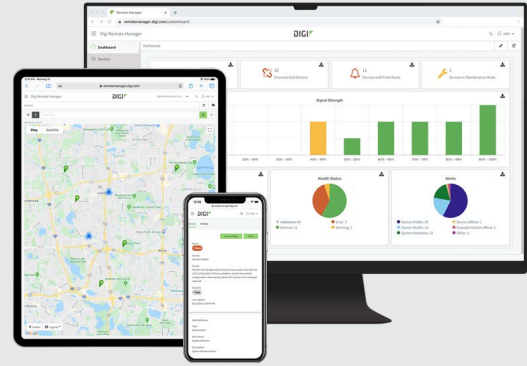

Digi Remote Manager

Monitor, Manage and Deploy Your 5G Solutions from Anywhere

With Digi Remote Manager® you can access network performance data, perform mass firmware updates, edit configurations and take advantage of out-of-band management capabilities. Digi Remote Manager lets you easily deploy, monitor and diagnose thousands of devices from a single point of command, transforming a multitude of dispersed IoT devices into a dynamic, intelligent network.

5G Wireless Use Cases

Organizations are discovering the many applications and use cases that are possible with 5G wireless connectivity. Key considerations in deploying 5G solutions include 5G availability in the proposed deployment area, application speed and throughput requirements, as well as cost.

5G use cases include:

- Streaming and high definition video for security cameras, 360-degree video and other data-intensive and image-intensive applications
- Enhanced mobile broadband for passengers in public transit
- Industrial automation applications utilizing machine learning and machine vision for electronic object recognition and decision-making
- Transportation applications requiring near instantaneous communications, including traffic management, connected vehicles and autonomous (self-driving) vehicles
- Professional flight simulation and training
- Precision medical applications
- Fixed Wireless Access (FWA)
- Digital transformation for supply chain and light industrial applications

Digi Is Here to Help

The shift to 5G is accelerating, ushering in an era of higher bandwidth, lower latency and more cost-effective wireless networking. Digi International has been supporting enterprises, industries and public sector organizations around the world with IoT solutions for more than 35 years. We can help you find the right 5G or 4G networking solution at the right price, to ensure an optimal return on investment and a long, reliable service life.

Contact us to discuss your needs

For more information, visit:

www.digi.com

877-912-3444 | 952-912-3444

© 2021 Digi International Inc. All rights reserved.

91004475 A3/721